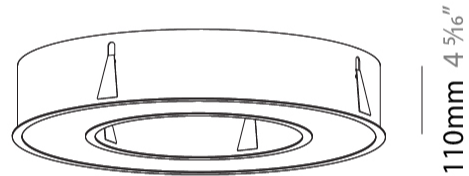

GENERAL

Series: Glorious
Subseries: Glorious
Brand: Prolicht
Division: Architectural
Mounting Type: Recessed
Mounting Location: Ceiling
Subcategory: Ambient

PHYSICAL

Shape: Round
Diameter (mm): 770
Diameter (in): 30 ⁵ / ₁₆
Height (mm): 110
Height (in): 4 ⁵ / ₁₆
Min. Recessing Depth (mm): 120
Min. Recessing Depth (in): 4 ³ / ₄
Light Distribution: Direct
Weight (kg): 9.285
Weight (lbs): 20.47
Diffuser: PMMA - Opal or Micro-Prism
Fixture Finish: SSR / BKV / CWI / CRY / HAB / LAG / UFT / ITA / RUA / RUR / MIC / FTG / MYG / TWT / LOD / PUS / FRO / FUP / KIA / POP / BLS / SPG / MEY / GOH / GUM / CHC / COM / ABZ / JAG / OBR / MOS / ROR
Fixture Material: Aluminum
Cut-out Measurements: 760mm / 29 15/16" x 440mm / 17 5/16"

Ø 428mm 16 ⁷/₈ "

Ø 770mm 30 ⁵/₁₆ "

110mm 4 ⁵/₁₆ "

760mm x 440mm
29 ¹⁵/₁₆" x 17 ⁵/₁₆"

120mm
4 ³/₄"

10 - 15mm
³/₈" - ⁹/₁₆"

A37500-

PROJECT _____